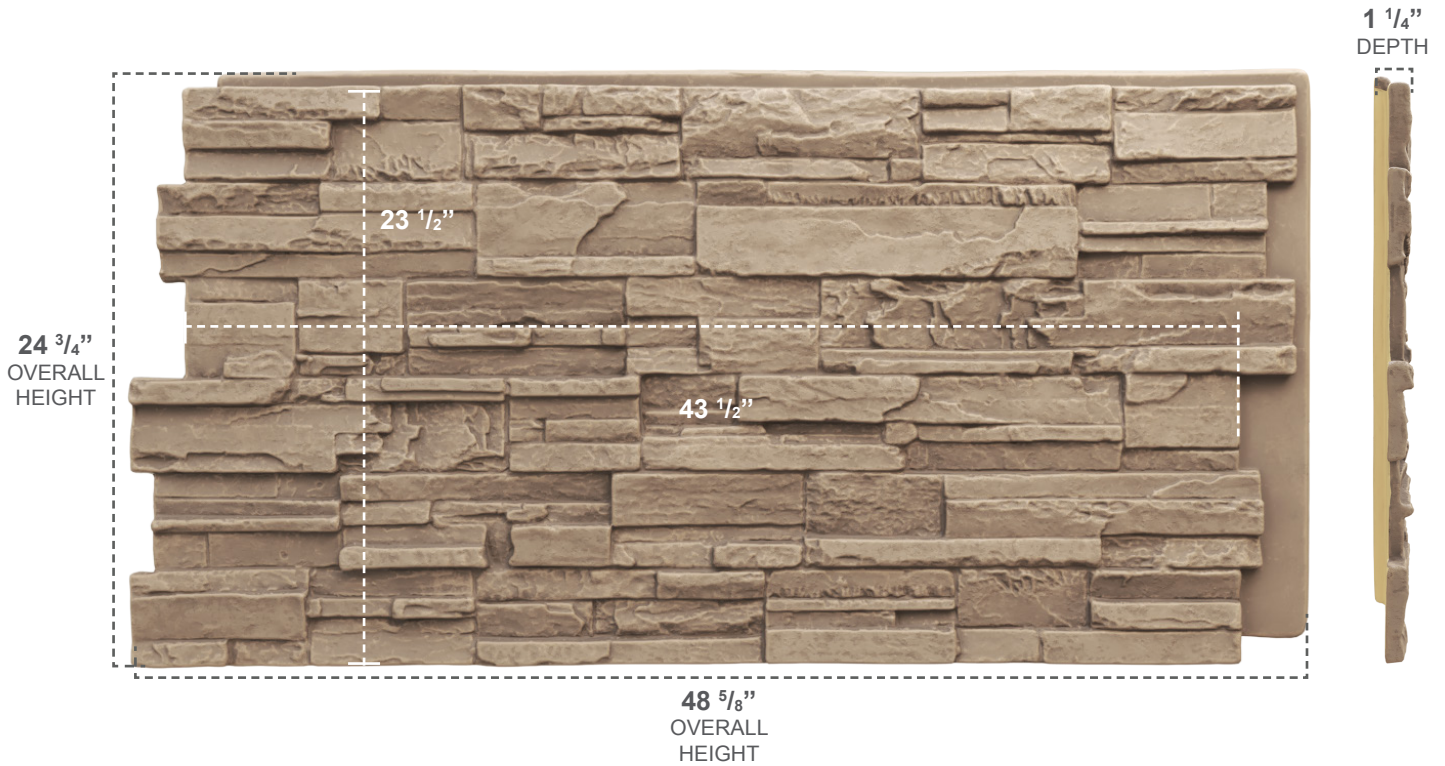

STONEWALL FAUX STONE PANELS CASCADE

COLOR	WIDTH	HEIGHT	DEPTH
VALLEY SPRING	48 ⁵ / ₈ "	24 ³ / ₄ "	1 ¹ / ₄ "

OTHER FINISH OPTIONS

CANYON BROWN

COLFAX

SANDSTONE

SEDONA

SMOKEY RIDGE

.....
OVER 20 MORE
OPTIONS TO
CHOOSE FROM